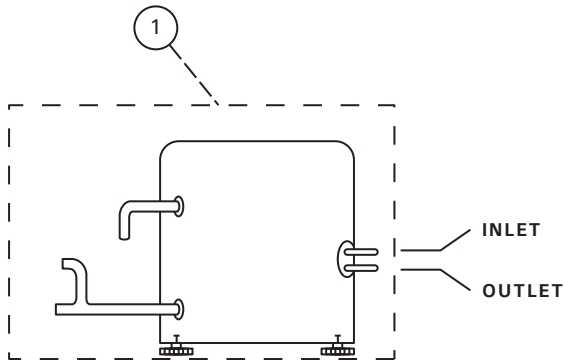

ITEM	PART NO.	DESCRIPTION	QTY.
1		ASS'Y, HEATER, HOT WATER	1
2	18071	HOSE, HEATER, 5/8" I.D.	8
5		TEE, COPPER PIPE	1
9	18122	CLAMP, HOSE, S.S., 3/8"	16
13	21162	VALVE, GATE, 3/8"	1
14	3426	SCREW, MACH, F.H. BRASS 6-32 x 1 1/2	1
	7001	WASHER, 3/8"	1
	6002	NUT, H.H. FLANGE 6-32	1
15	21061	STRAINER, 3/8" SCOOP	1
A		THERMOSTAT HOUSING	1
B		HOSE BARB, BRASS, 3/8" MNPT x 5/8", STRAIGHT	1
C		HOSE BARB, BRASS, 3/8" MNPT x 5/8", 90 DEG ELBOW	3
D		HOSE BARB, BRASS, 1/2" MNPT x 5/8", STRAIGHT	1
E		HOSE BARB, BRASS, 1/2" MNPT x 5/8", 90 DEG ELBOW	1
F		TEE, 3/8", 90 DEGREE, WITH 1-1/2" 3/8" PIPE NIPPLE	1
G		90 DEG ELBOW, COPPER PIPE	1